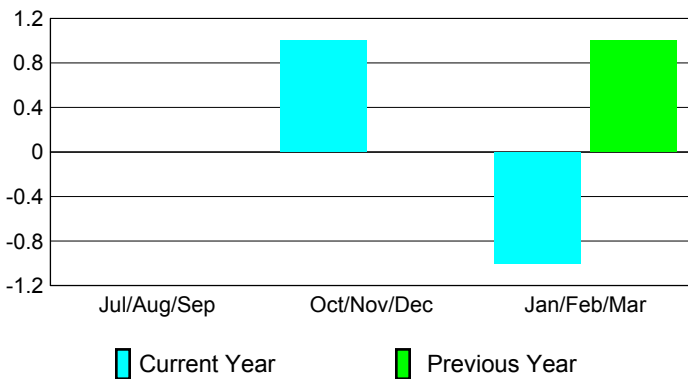

2008-2009 GMT Quarterly Report for District (or Undistricted) District 354 G

GMT: **BYEONG-DEOK KIM**

Location: **REPUBLIC OF KOREA**

GMT CA: **5**

CLUBS

Club Results 2008-2009

Clubs 2007-2008

Month	New Club	Actual New	Actual Dropped	Gain/Loss of	Gain/Loss of
	Goal	Clubs	Clubs	Clubs	Clubs
Jul/Aug/Sep	0	0	0	0	0
Oct/Nov/Dec	0	1	0	1	0
Jan/Feb/Mar	1	-1	0	-1	1
Totals	1	0	0	0	1

Club Results 2008-2009

Goal, New, Dropped, Gain/Loss

Comparison of Club Gain/Loss

Current Year Compared to the Previous Year

YTD Status Quo Clubs 2008-2009

Status Quo Clubs Compared to Status Quo Members

MEMBERSHIP