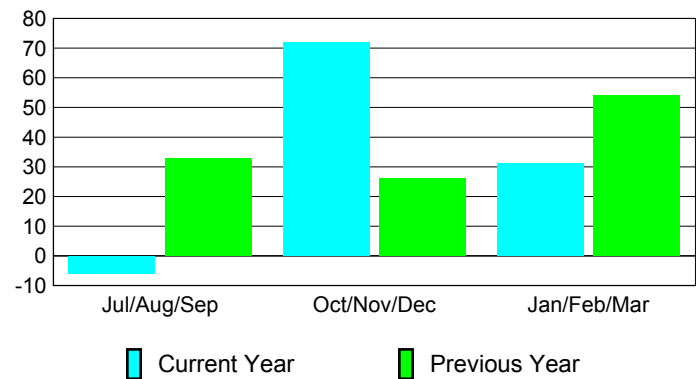

Membership Results 2008-2009

Membership 2007-2008

Month	Net Memb	Actual New	Actual Dropped	Gain/Loss of	Gain/Loss of
	Goal	Memb	Memb	Memb	Memb
Jul/Aug/Sep	10	58	-64	-6	33
Oct/Nov/Dec	10	112	-40	72	26
Jan/Feb/Mar	20	59	-28	31	54
Totals	40	229	-132	97	113

Membership Results 2008-2009

Goal, New, Dropped, Gain/Loss

Comparison of Membership Gain/Loss

Current Year Compared to the Previous Year

Gender Comparison 2008-2009