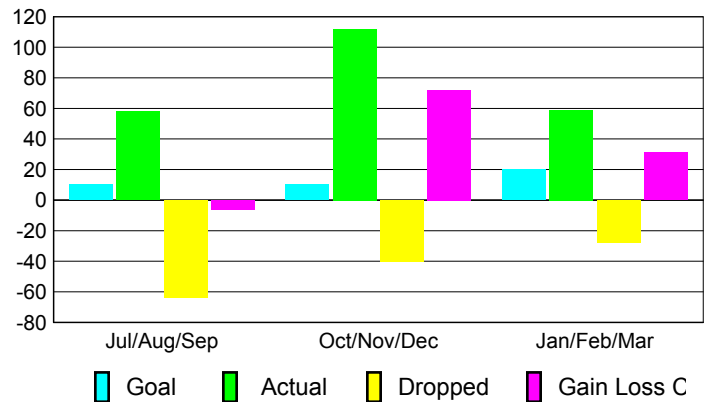

Membership Results 2008-2009

Goal, New, Dropped, Gain/Loss