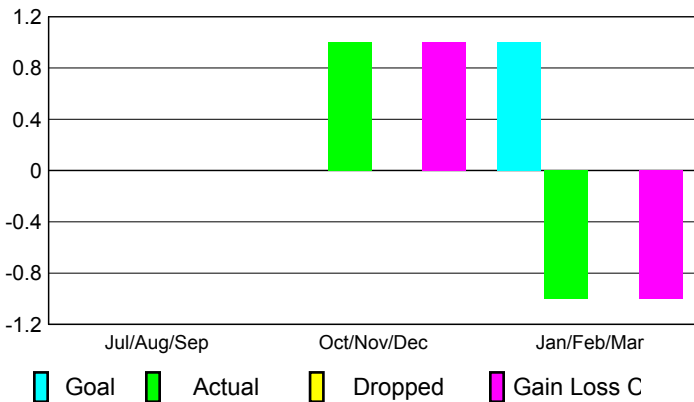

2008-2009 GMT Quarterly Report for District (or Undistricted) District 354 G

GMT: **BYEONG-DEOK KIM**

Location: **REPUBLIC OF KOREA**

GMT CA: **5**

CLUBS

Club Results 2008-2009

Clubs 2007-2008

Month	New Club	Actual New	Actual Dropped	Gain/Loss of	Gain/Loss of
	Goal	Clubs	Clubs	Clubs	Clubs
Jul/Aug/Sep	0	0	0	0	0
Oct/Nov/Dec	0	1	0	1	0
Jan/Feb/Mar	1	-1	0	-1	1
Totals	1	0	0	0	1

Club Results 2008-2009

Goal, New, Dropped, Gain/Loss

Comparison of Club Gain/Loss

Current Year Compared to the Previous Year

YTD Status Quo Clubs 2008-2009

Status Quo Clubs Compared to Status Quo Members

MEMBERSHIP